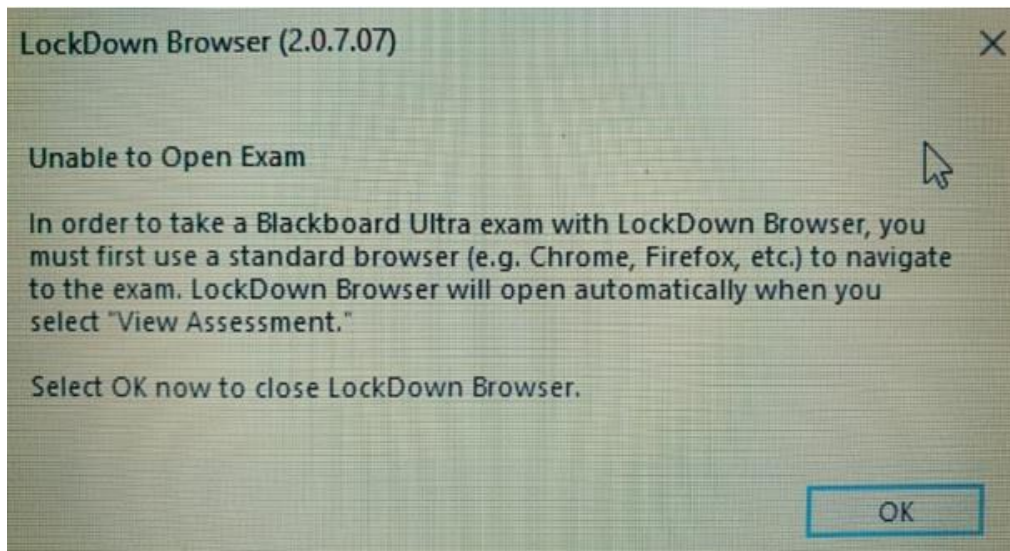

## How to enter an exam through Respondus LockDown Browser.

**For Ultra Courses:** Enter the course on Blackboard website from a regular browser such as Google Chrome, Microsoft Edge, or Firefox, then enter the exam via the link. Getting this error message means you opened the exam in a wrong way.

For detailed steps watch this [video](#)

**For Original Courses:** Open Lockdown browser, then enter the exam via the link.  
Getting this error message means you opened the exam in a wrong way.

Enter Password: SampleTest (\*\*Webcam\*\*) - Requires Respondus LockDown Browser